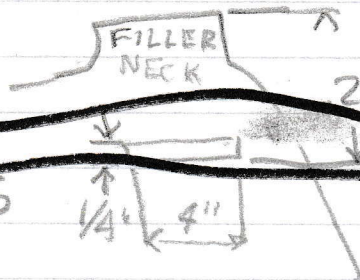

# Original markings

1. Tail light license holder on rear fender

2. Front fender license plate

3. OITLCK

"MIN 3 INIS"

SAME arms as

#1 Tail light license plate holder

white letters

O.D. background

BLACK PLATE